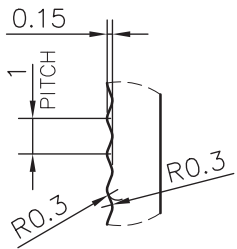

SUNRISE

DETAIL A
SCALE 5:1

SCALE 1:1

DETAIL B
SCALE 5:1

SCALE 2:1

Area: 123.846 Sq.mm. | Perimeter: 179.73mm. | Weight: 00.334 Kg./mtr.