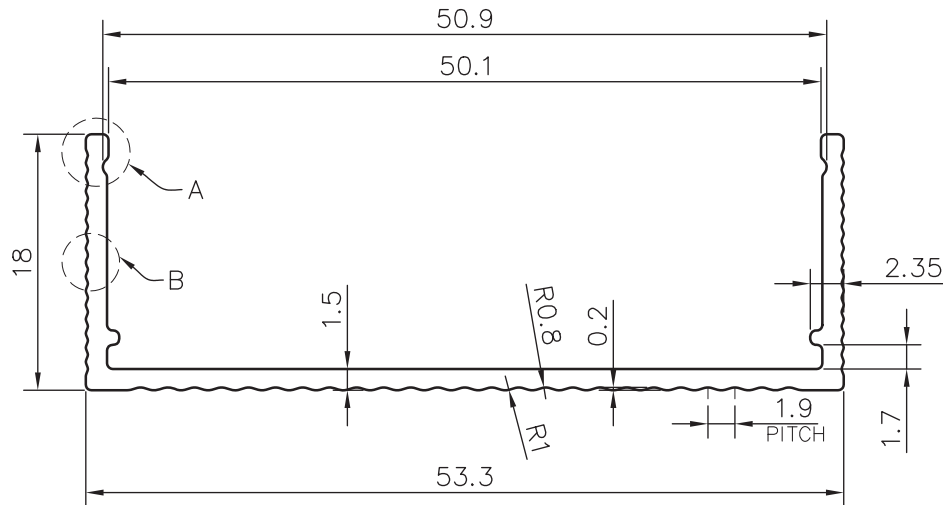

SUNRISE

DETAIL A
SCALE 5:1

SCALE 1:1

DETAIL B
SCALE 5:1

SCALE 2:1

Area: 123.846 Sq.mm. | Perimeter: 179.73mm. | Weight: 00.334 Kg./mtr.