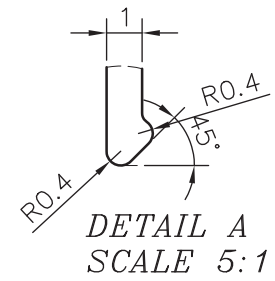

SUNRISE

SCALE 1:1

*DETAIL A
SCALE 5:1*

Area: 74.283 Sq.mm. | Perimeter: 126.21mm. | Weight: 00.201 Kg./mtr.