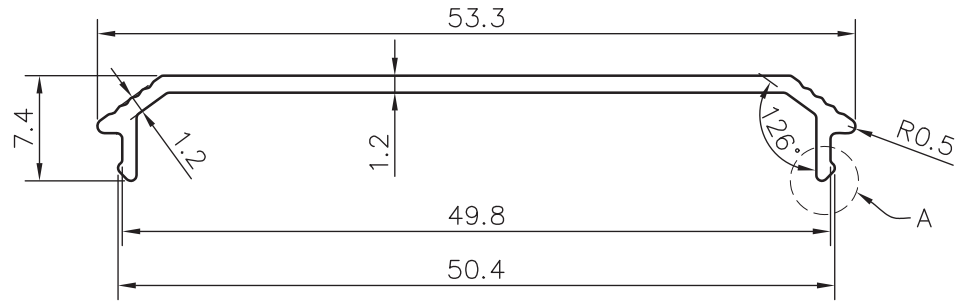

SUNRISE

SCALE 1:1

*DETAIL A
SCALE 5:1*

Area: 74.283 Sq.mm. | Perimeter: 126.21mm. | Weight: 00.201 Kg./mtr.