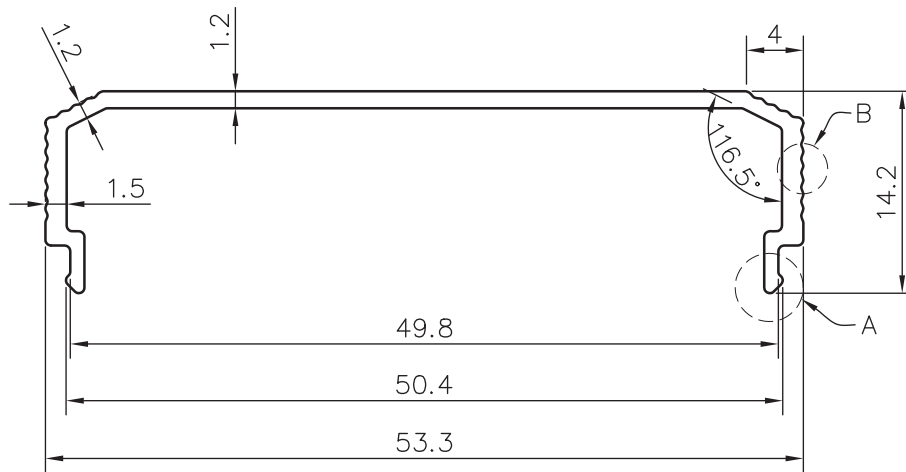

SUNRISE

Area: 96.444 Sq.mm. | Perimeter: 159.88mm. | Weight: 00.260 Kg./mtr.