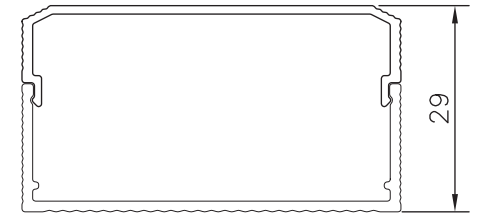

SUNRISE

Area: 96.444 Sq.mm. | Perimeter: 159.88mm. | Weight: 00.260 Kg./mtr.