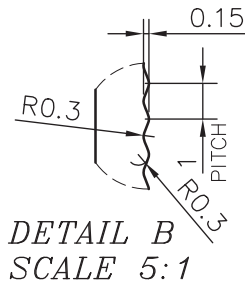

SUNRISE

Area: 96.444 Sq.mm. | Perimeter: 159.88mm. | Weight: 00.260 Kg./mtr.