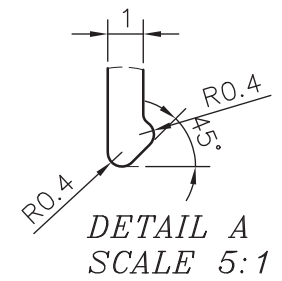

SUNRISE

Area: 96.444 Sq.mm. | Perimeter: 159.88mm. | Weight: 00.260 Kg./mtr.