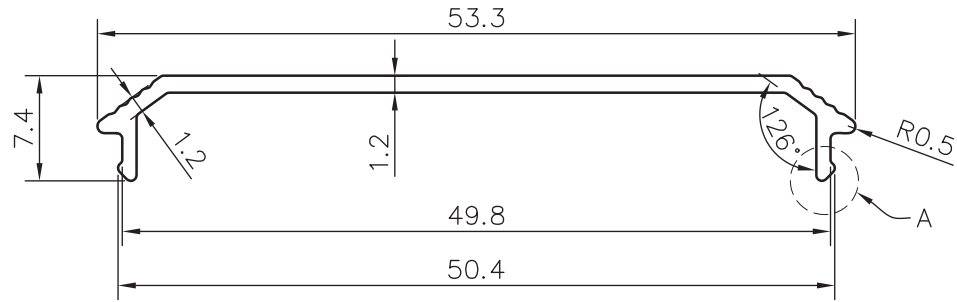

*SUNRISE*

*SCALE 1:1*

*DETAIL A*  
*SCALE 5:1*

Area: 74.283 Sq.mm. | Perimeter: 126.21mm. | Weight: 00.201 Kg./mtr.