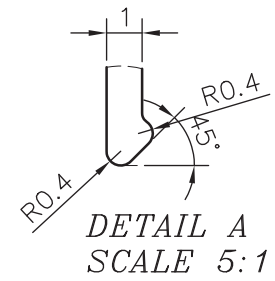

*SUNRISE*

*SCALE 1:1*

*DETAIL A*  
*SCALE 5:1*

Area: 74.283 Sq.mm. | Perimeter: 126.21mm. | Weight: 00.201 Kg./mtr.