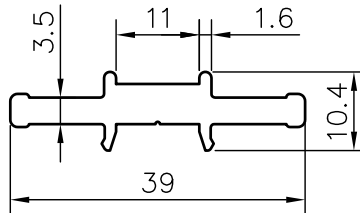

Q01050

Area: 179.102 Sq.mm. | Perimeter: 106.93mm. | Weight: 00.484 Kg./mtr.

Q01051

Area: 88.643 Sq.mm. | Perimeter: 76.407 mm. | Weight: 0.239 Kg./mtr.