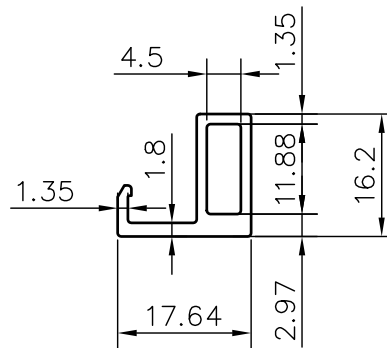

Q01050

Area: 179.102 Sq.mm. | Perimeter: 106.93mm. | Weight: 00.484 Kg./mtr.

Q01051

Area: 88.643 Sq.mm. | Perimeter: 76.407 mm. | Weight: 0.239 Kg./mtr.