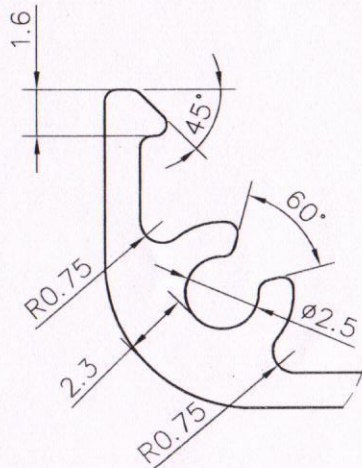

UNISIGN

SCALE 1:1

DETAIL A  
SCALE 4:1

SCALE 1:1

Area: 182.157 Sq.mm. | Perimeter: 274.16mm. | Weight: 00.492 Kg./mtr.