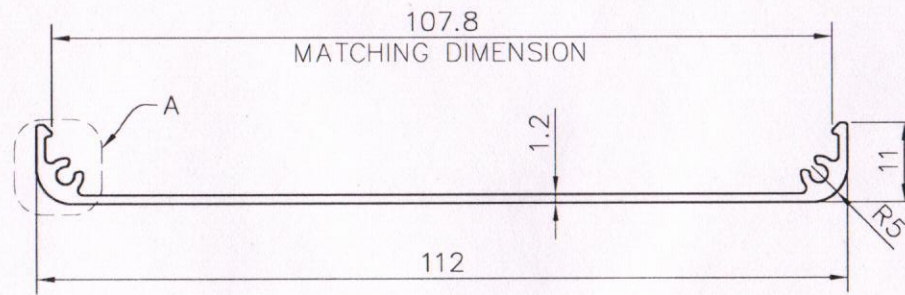

UNISIGN

SCALE 1:1

DETAIL A  
SCALE 4:1

SCALE 1:1

Area: 182.157 Sq.mm. | Perimeter: 274.16mm. | Weight: 00.492 Kg./mtr.