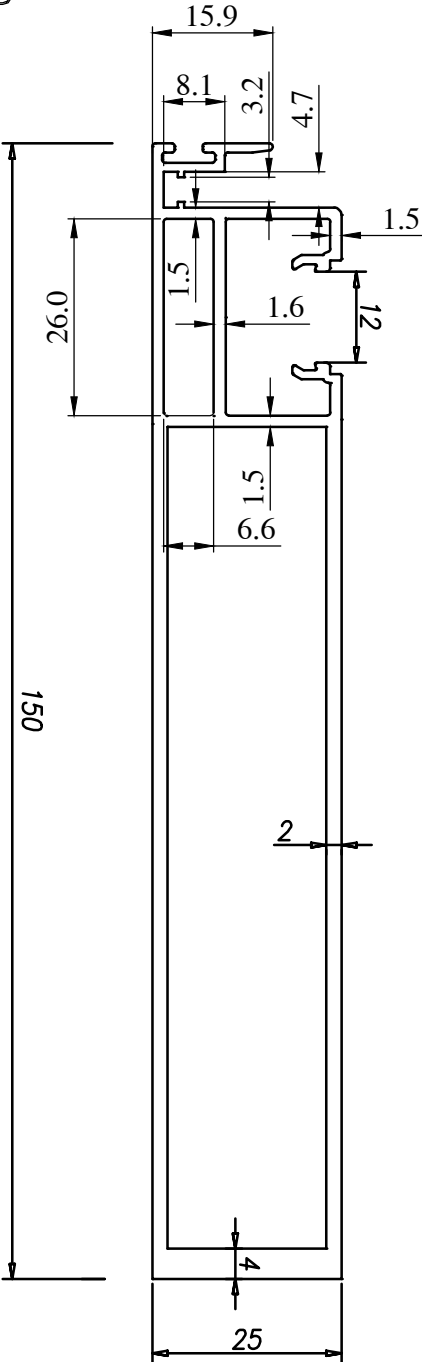

PROPOSED DRAWING

Q01550

ALLOY 6063 T6

IL3  
SLIDING INTERLOCK SHUTTER