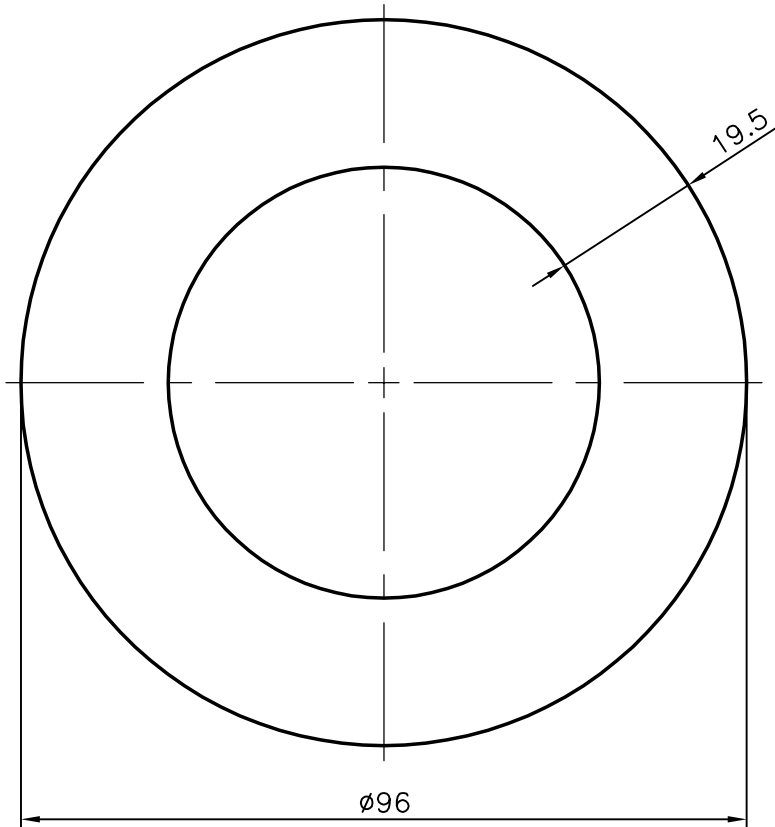

2242
13179
-

 SYMBOL OF QUALITY AN ISO 9001 COMPANY	JINDAL ALUMINIUM LTD. BANGALORE-560073 (INDIA)	NAME		DATE
		DRAWN	PRASANN.H	28-12-2006
1. ALL DIMENSIONS ARE IN mm. 2. ROUND OFF ALL SHARP CORNERS WITH 0.4 mm. 3. TOLERANCES WILL BE AS PERIS:2673-2002 UNLESS OTHERWISE SPECIFIED		CHECKED		
		APPROVED		
PARTY'S NAME VHL (HOLDINGS) PVT. LTD., HOSUR		SCALE		1:1
		AREA mm ²		4686.471
PARTY'S DRAWING No. -		PERIMETER mm.		301.593
		WEIGHT kg/m		12.653
ALLOY & TEMPER HE30 WP		DRAWING No.		2242
		SECTION No.		2242
DESCRIPTION ROUND TUBE		13179		13179
		-		-