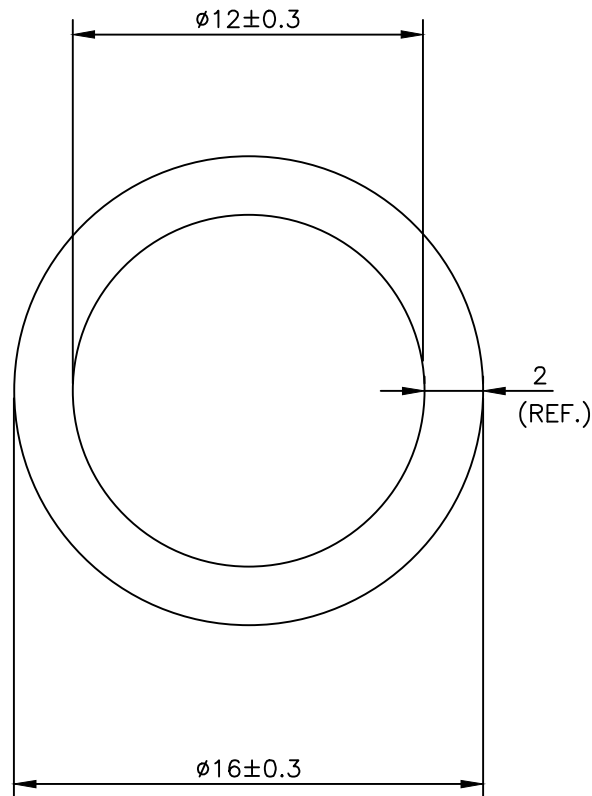

IAL-B-469

13847

SCALE: 1:1

SYMBOL OF QUALITY
AN ISO 9001 COMPANY

JINDAL ALUMINIUM LTD.
BANGALORE-560073 (INDIA)

	NAME	DATE
DRAWN	S.K.SHARMA	24-12-2021
CHECKED		
APPROVED		

1. ALL DIMENSIONS ARE IN mm.
2. ROUND OFF ALL SHARP CORNERS WITH 0.40 mm.
3. TOLERANCES WILL BE AS PER BS:EN-755-9 , UNLESS OTHERWISE SPECIFIED

SCALE	1:1&4:1
AREA mm ²	88.0
PERIMETER mm.	50.27
WEIGHT kg/m	0.238

DRAWING No.	SECTION No.
IAL-B-469	-
13847	13847

PARTY'S NAME	M/S. OKAY PLAY INDIA PVT.LTD.
PARTY'S DRAWING No.	AS PER DRAWING
ALLOY & TEMPER	6063-T6
DESCRIPTION	ROUND TUBE