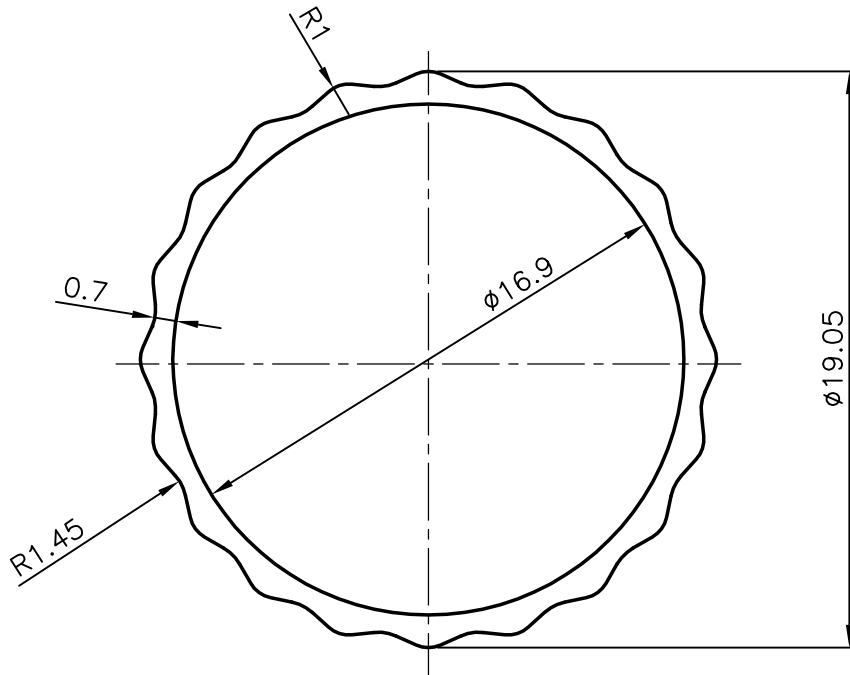

2626
14901
-

 SYMBOL OF QUALITY AN ISO 9001 COMPANY	JINDAL ALUMINIUM LTD. BANGALORE-560073 (INDIA)	NAME		DATE
		DRAWN	PRASANNA.H.	19-12-2006
1. ALL DIMENSIONS ARE IN mm. 2. ROUND OFF ALL SHARP CORNERS WITH 0.40 mm. 3. TOLERANCES WILL BE AS PER IS:2673-2002 UNLESS OTHERWISE SPECIFIED		CHECKED		
		APPROVED		
PARTY'S NAME		SCALE		4:1
		AREA mm ²		49.26
PARTY'S DRAWING No.		PERIMETER mm.		60.897
		WEIGHT kg/m		0.130
ALLOY & TEMPER		DRAWING No.		SECTION No.
		2626		2626
DESCRIPTION		14901		14901
		-		-
FLUTED ROUND TUBE				