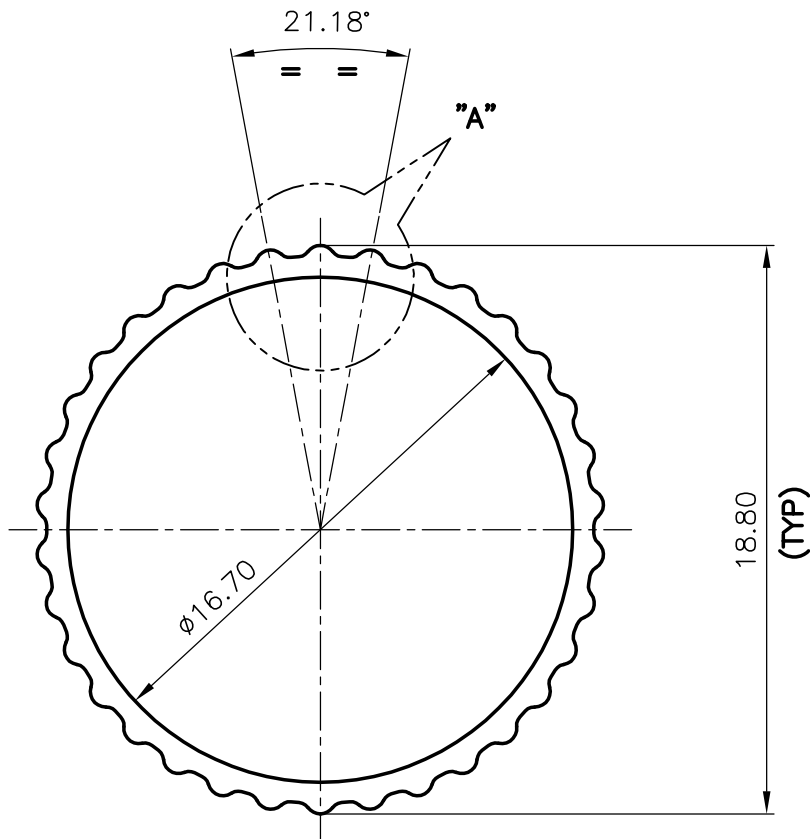

SYMBOL OF QUALITY
AN ISO 9002 COMPANY

JINDAL ALUMINIUM LTD.
BANGALORE-560073 (INDIA)