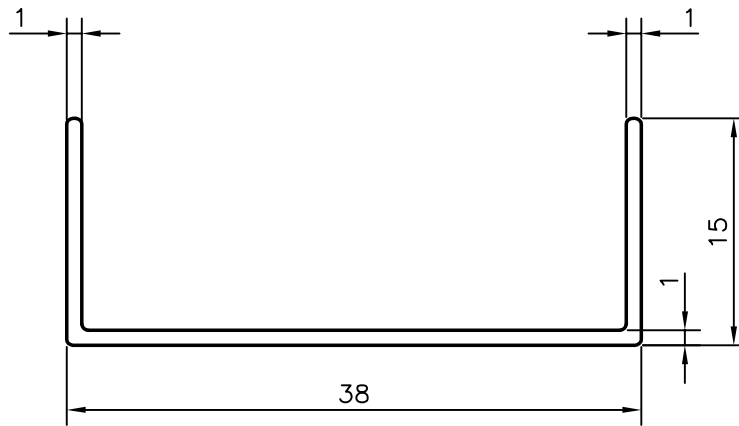

P-9790

15743

EXPOSED SURFACE

1:1

SYMBOL OF QUALITY
AN ISO 9001 COMPANY

JINDAL ALUMINIUM LTD.
BANGALORE-560073 (INDIA)

	NAME	DATE
DRAWN	J.P.KAUSHIK	05-02-2010
CHECKED		
APPROVED	S.S.GARG	03-04-2010
SCALE		2:1
AREA mm ²		65.863
PERIMETER mm.		132.627
WEIGHT kg/m		0.178

1. ALL DIMENSIONS ARE IN mm.
2. ROUND OFF ALL SHARP CORNERS WITH 0.40 mm.
3. TOLERANCES WILL BE AS PER BS:EN-755 UNLESS OTHERWISE SPECIFIED

PARTY'S NAME	DASCO DUCTING & SERVICING CO.,KUWAIT	DRAWING No.	SECTION No.
PARTY'S DRAWING No.	AS PER DRAWING	P-9790	
ALLOY & TEMPER	6063 T6	15743	15743
DESCRIPTION	CHANNEL		