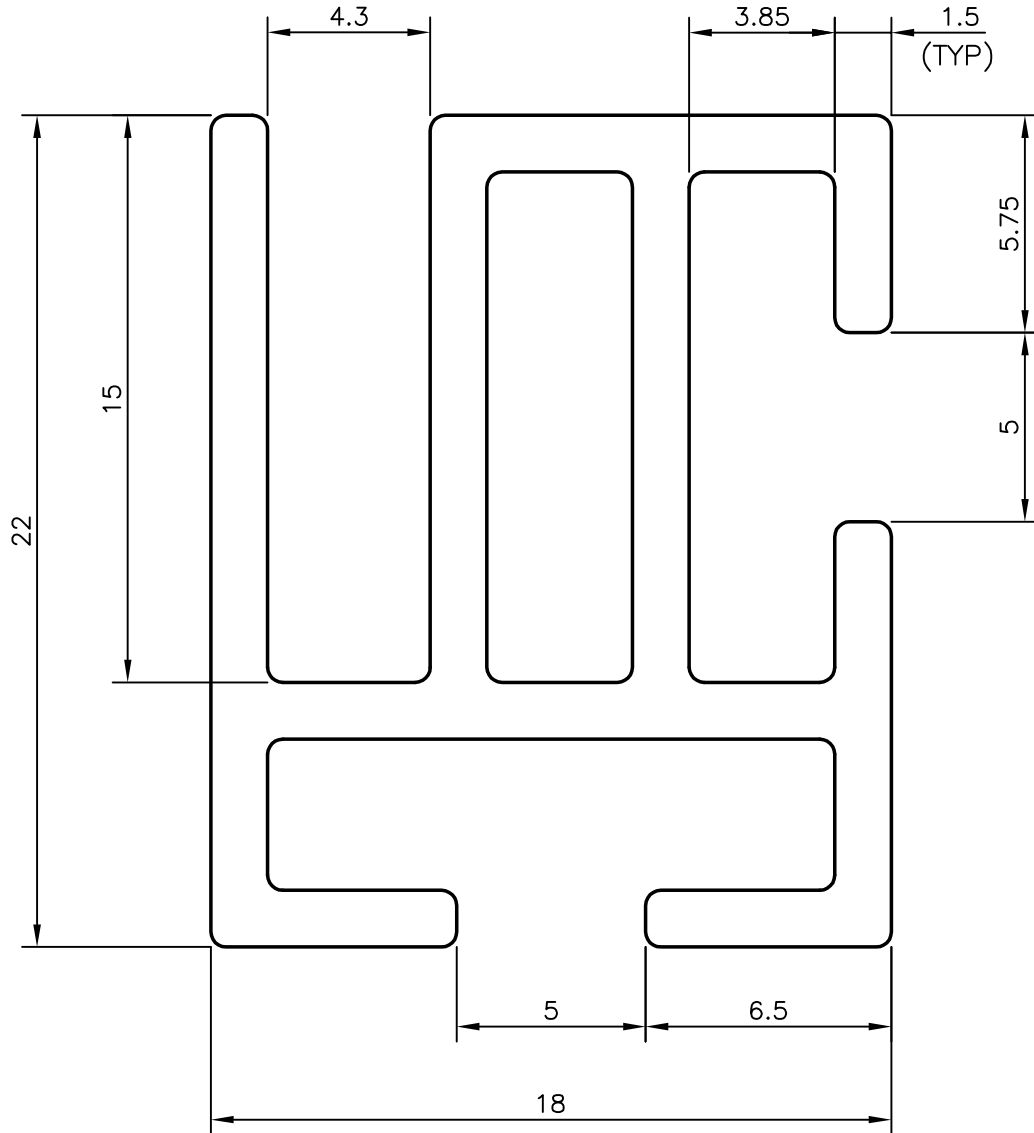

P-8839

20494

SCALE 1:1

SYMBOL OF QUALITY  
AN ISO 9001 COMPANY

**JINDAL ALUMINIUM LTD.**  
BANGALORE-560073 (INDIA)

	NAME	DATE
DRAWN	ABHARANI	24-11-2008
CHECKED		
APPROVED		

1. ALL DIMENSIONS ARE IN mm.
2. ROUND OFF ALL SHARP CORNERS WITH 0.40 mm.
3. TOLERANCES WILL BE AS PER IS:6477-1983 UNLESS OTHERWISE SPECIFIED

SCALE	5:1
AREA mm <sup>2</sup>	152.55
PERIMETER mm.	164.58
WEIGHT kg/m	0.412

PARTY'S NAME	JUMBO DISPLAY SOLUTIONS PVT. LTD., NEW DELHI
PARTY'S DRAWING No.	AS PER DRAWING
ALLOY & TEMPER	HE9 WP
DESCRIPTION	DISPLAY SECTION

DRAWING No.	SECTION No.
P-8839	-
20494	20494