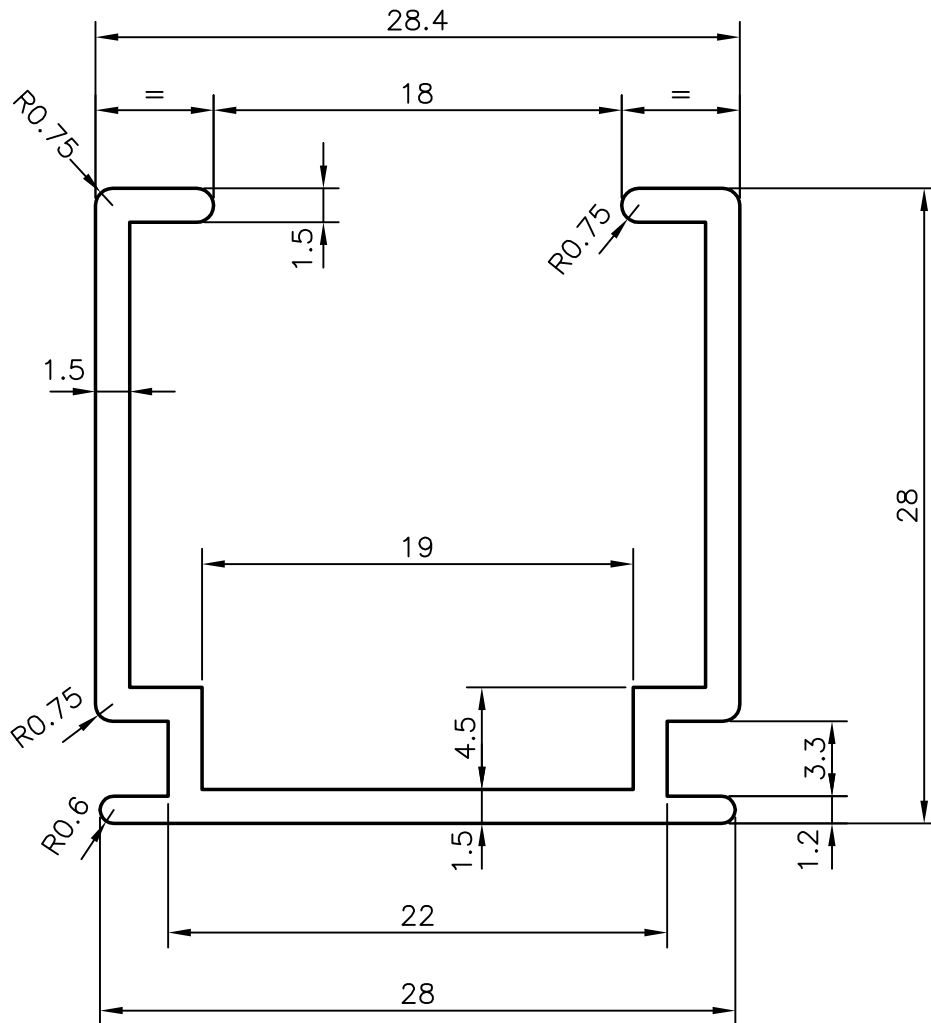

3913

22027

SYMBOL OF QUALITY
AN ISO 9002 COMPANY

JINDAL ALUMINIUM LTD.
BANGALORE-560073 (INDIA)

NAME

DATE

DRAWN

R.D.Sharma 19-05-2000

CHECKED

APPROVED

SCALE

3:1

PARTY'S NAME

MAC DECOR PVT. LTD., NEW DELHI

WEIGHT kg/m

0.375

PARTY'S DRAWING No.

-

SECTION No.

22027

ALLOY & TEMPER

HE9 WP

DRAWING No.

DESCRIPTION

MISCELLANEOUS CHANNEL

22027

1. ALL DIMENSIONS ARE IN mm.
2. ROUND OFF ALL SHARP CORNERS WITH 0.40 mm.
3. TOLERANCES WILL BE AS PER IS 3965-1981 UNLESS OTHERWISE SPECIFIED