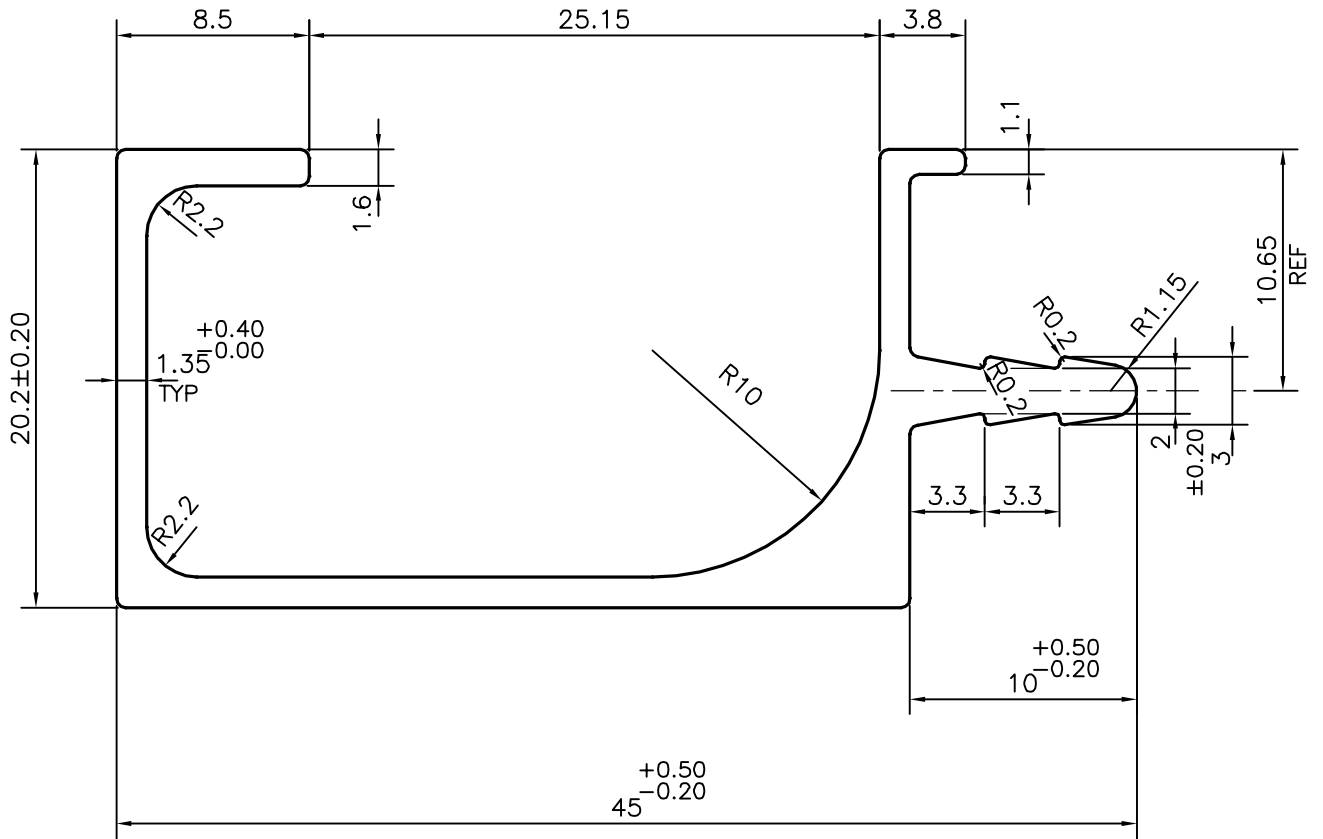

P-22565-1

22169

APPROXIMATE WEIGHT RANGE - 0.390 - 0.476 kg/m

SYMBOL OF QUALITY
AN ISO 9001 COMPANY

JINDAL ALUMINIUM LTD.
BANGALORE-560073 (INDIA)

	NAME	DATE
DRAWN	J.P.KAUSHIK	21-05-2021
CHECKED		
APPROVED	B.NATARAJA	24-07-2021

1. ALL DIMENSIONS ARE IN mm.
2. ROUND OFF ALL SHARP CORNERS WITH 0.40 mm.
3. TOLERANCES WILL BE AS PER IS:3965-1981, UNLESS OTHERWISE SPECIFIED

SCALE	3:1
AREA mm ²	160.369
PERIMETER mm.	179.093
WEIGHT kg/m	0.433

PARTY'S NAME	JSL LIFESTYLE LTD., GURUGRAM	DRAWING No.	SECTION No.
PARTY'S DRAWING No.	AS PER DRAWING	P-22565-1	-
ALLOY & TEMPER	6063 T6	22169	22169
DESCRIPTION	KITCHEN CABINET SECTION		