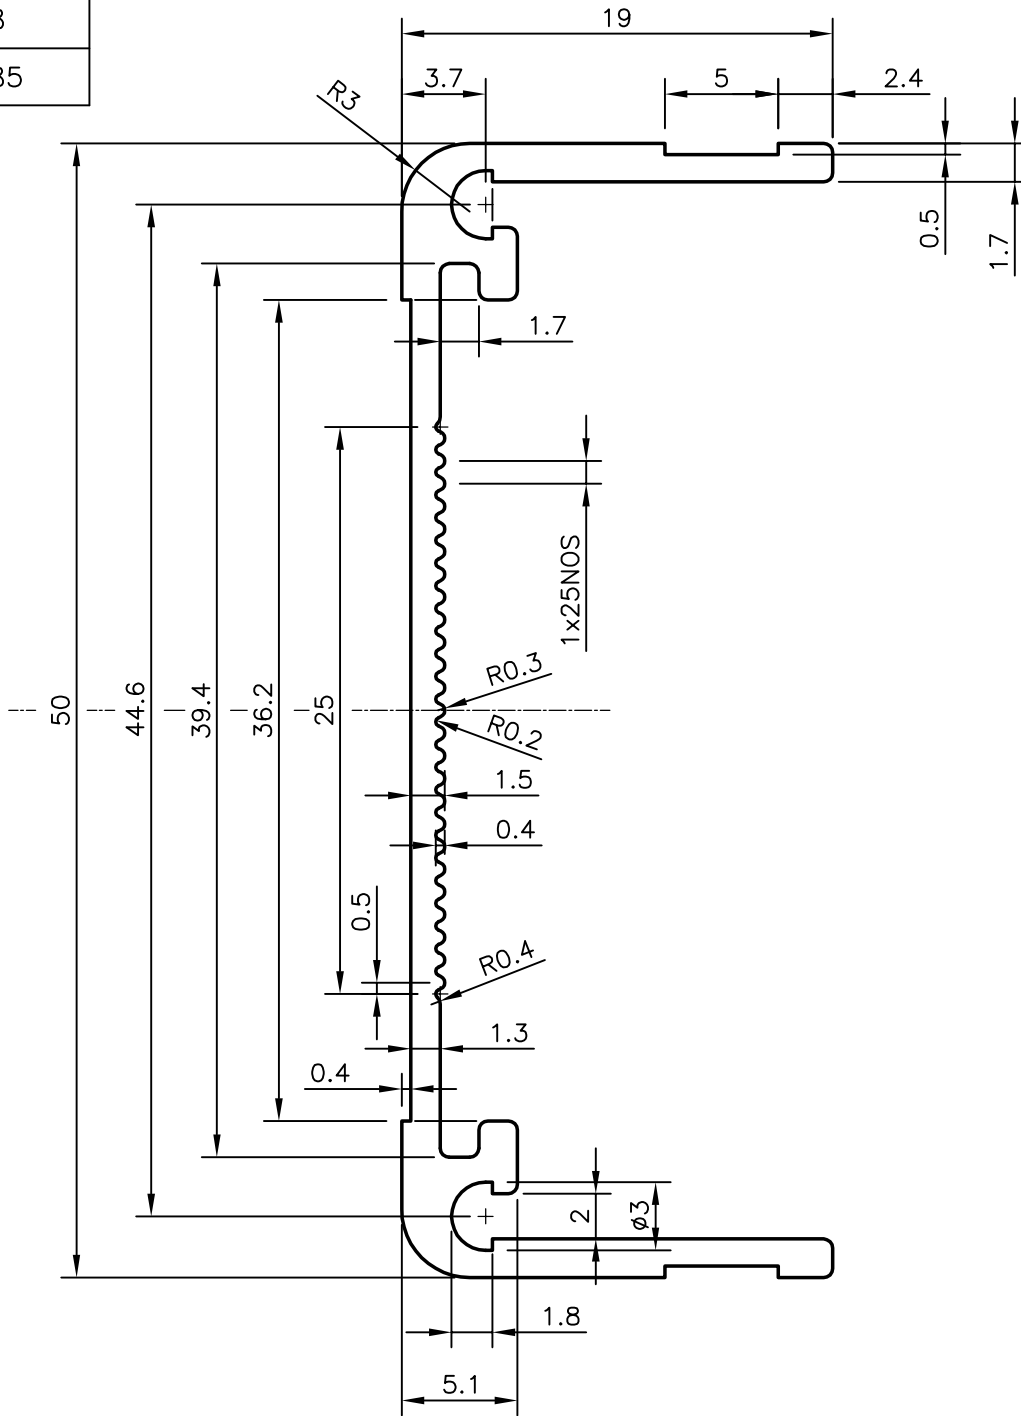

P-7131
X698
22485

JINDAL ALUMINIUM LTD.
BANGALORE-560073 (INDIA)

	NAME	DATE
DRAWN	PRASANN.H	20-03-2007
CHECKED		
APPROVED		

1. ALL DIMENSIONS ARE IN mm.
2. ROUND OFF ALL SHARP CORNERS WITH 0.40 mm.
3. TOLERANCES WILL BE AS PER IS:3965-1981 UNLESS OTHERWISE SPECIFIED

SCALE	3:1
AREA mm ²	136.837
PERIMETER mm.	199.356
WEIGHT kg/m	0.369

PARTY'S NAME	TESCO TRADING & CONTRACTS, BANGALORE
PARTY'S DRAWING No.	AS PER DRAWING
ALLOY & TEMPER	6063 T6
DESCRIPTION	FURNITURE SECTION

DRAWING No.	SECTION No.
P-7131	-
X698	X698
22485	22485