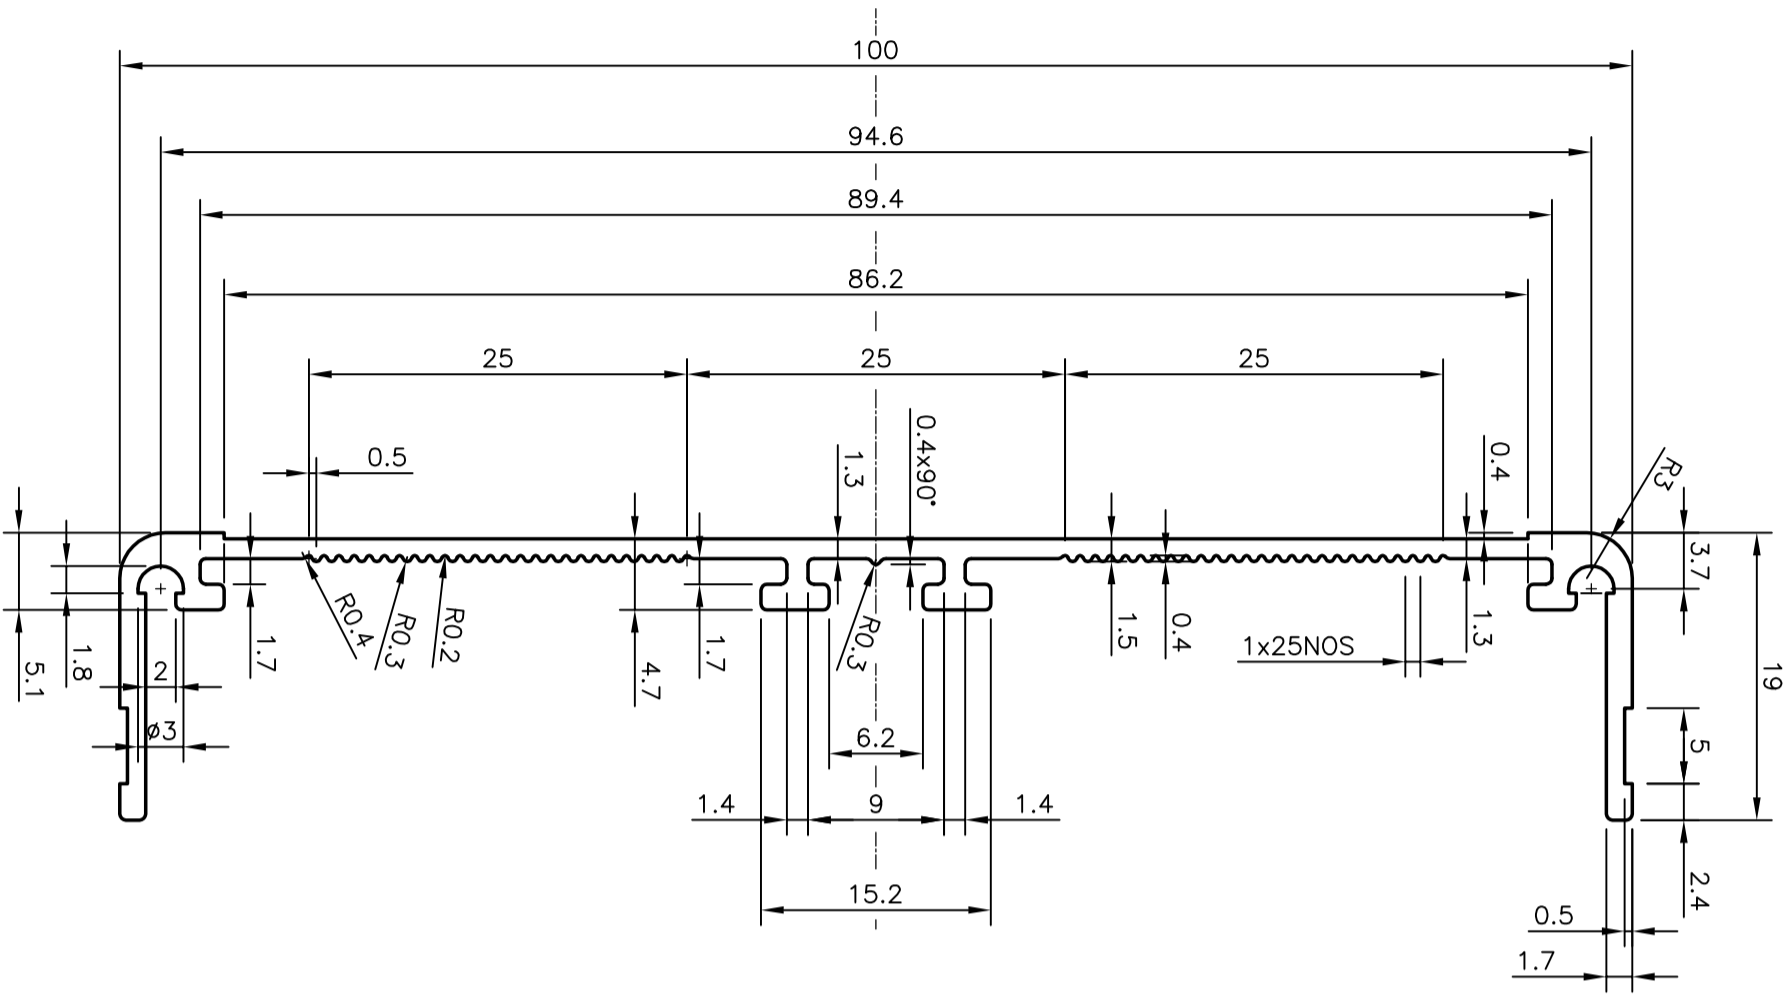

P-7132
X699
22486

 SYMBOL OF QUALITY AN ISO 9001 COMPANY		<b>JINDAL ALUMINIUM LTD.</b> BANGALORE-560073 (INDIA)		DRAWN PRASANN. H	NAME PRASANN. H	DATE 20-03-2007
1. ALL DIMENSIONS ARE IN mm. 2. ROUND OFF ALL SHARP CORNERS WITH 0.40 mm. 3. TOLERANCES WILL BE AS PER IS:3965-1981 UNLESS OTHERWISE SPECIFIED				CHECKED APPROVED		
PARTY'S NAME TESCO TRADING & CONTRACTS, BANGALORE				SCALE 2:1		
PARTY'S DRAWING No. AS PER DRAWING				AREA mm <sup>2</sup> 222.062		
ALLOY & TEMPER HE9 WP				PERIMETER mm. 332.408		
DESCRIPTION FURNITURE SECTION				WEIGHT kg/m 0.6		
		DRAWING No. P-7132		SECTION No. -		
		X699 22486		X699 22486		