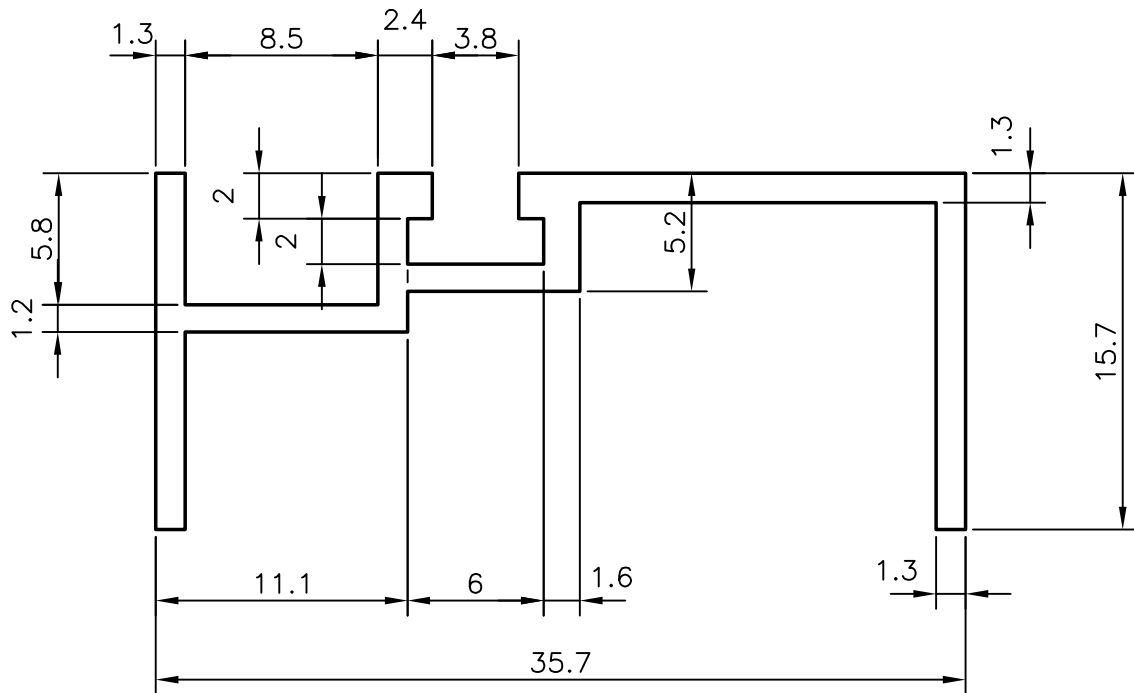

4879

22538

1:1

SYMBOL OF QUALITY
AN ISO 9002 COMPANY

JINDAL ALUMINIUM LTD.
BANGALORE-560073 (INDIA)

NAME

DATE

DRAWN

R.D.Sharma 12-07-2000

CHECKED

APPROVED

SCALE

3:1

PARTY'S NAME

-

WEIGHT kg/m

0.271

PARTY'S DRAWING No.

NIL

SECTION No.

22538

ALLOY & TEMPER

HE9 WP

DRAWING No.

DESCRIPTION

LOUVERS SECTION

22538