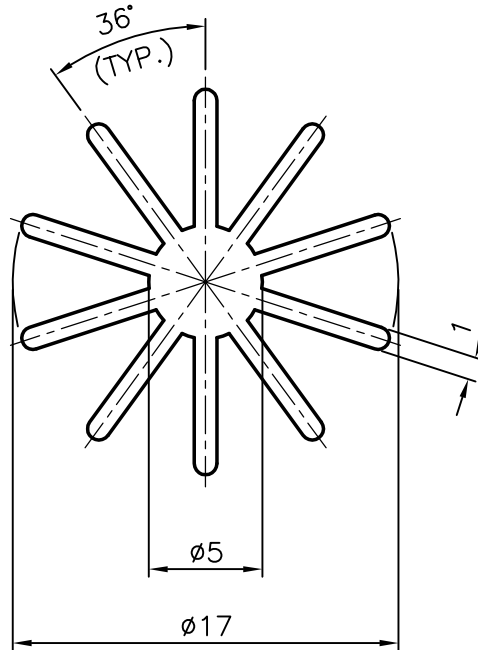

9090

27473

1:1

SYMBOL OF QUALITY
AN ISO 9002 COMPANY

JINDAL ALUMINIUM LTD.
BANGALORE-560073 (INDIA)

NAME

DATE

DRAWN

R.D.SHARMA

8-12-89

CHECKED

APPROVED

SCALE

3:1

PARTY'S NAME

K.G.KHOSLA COMPRESSORS LIMITED
FARIDABAD

WEIGHT kg/m

0.214

PARTY'S DRAWING No.

SC-2912,4(T)

FINISH

-

SECTION No.

27473

ALLOY & TEMPER

HE 9 WP

LENGTH:

2578mm.

DRAWING No.

27473

DESCRIPTION

CORE FOR EVAPORATOR