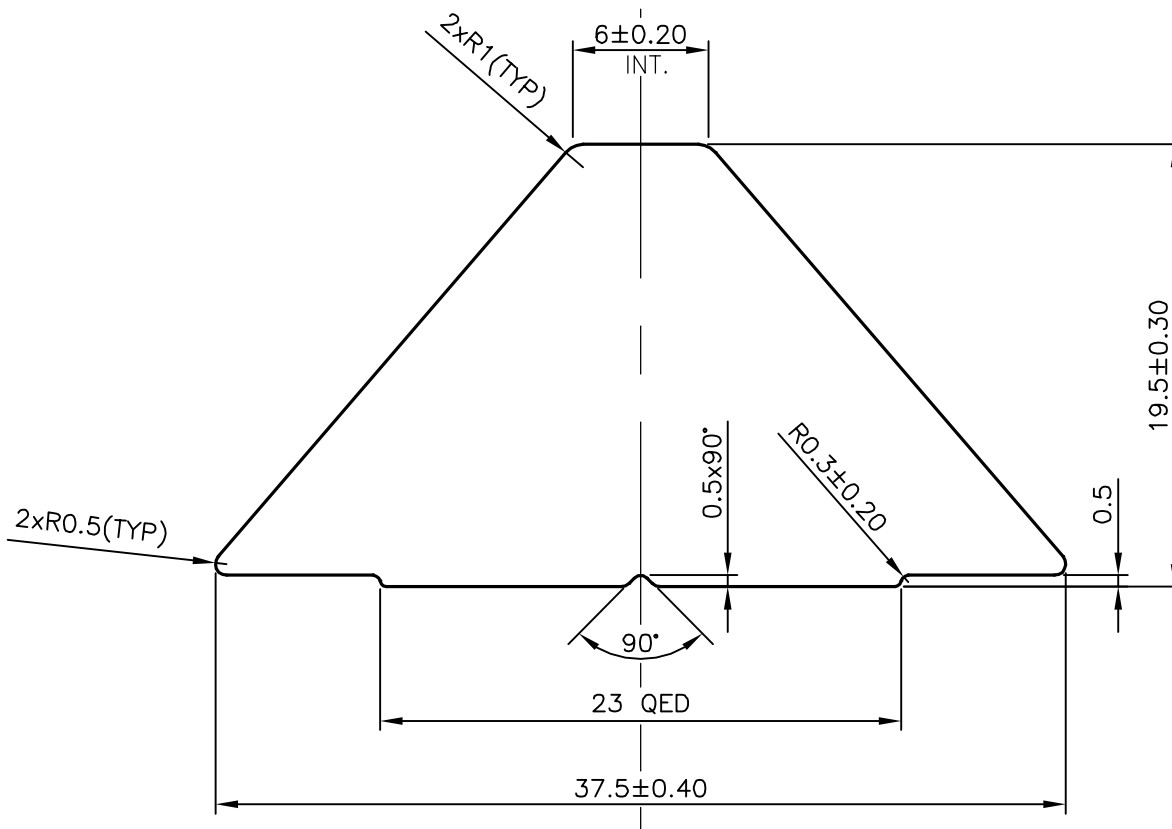

P-16925

S5384

SCALE 1:1

SYMBOL OF QUALITY
AN ISO 9001 COMPANY

JINDAL ALUMINIUM LTD.
BANGALORE-560073 (INDIA)

	NAME	DATE
DRAWN	KIRAN	30-03-2017
CHECKED		
APPROVED	B.NATARAJA	05-05-2017

1. ALL DIMENSIONS ARE IN mm.
2. ROUND OFF ALL SHARP CORNERS WITH 0.50 mm.
3. TOLERANCES WILL BE AS PER IS:3965-1981, UNLESS OTHERWISE SPECIFIED

SCALE	3:1
AREA mm ²	434.949
PERIMETER mm.	93.444
WEIGHT kg/m	1.174

PARTY'S NAME	SURYA VINYL PVT. LTD., BADDI	DRAWING No.	P-16925	SECTION No.	
PARTY'S DRAWING No.	16-12-16-002		S5384		S5384
ALLOY & TEMPER	HE9 WP				
DESCRIPTION	MISC. BAR				