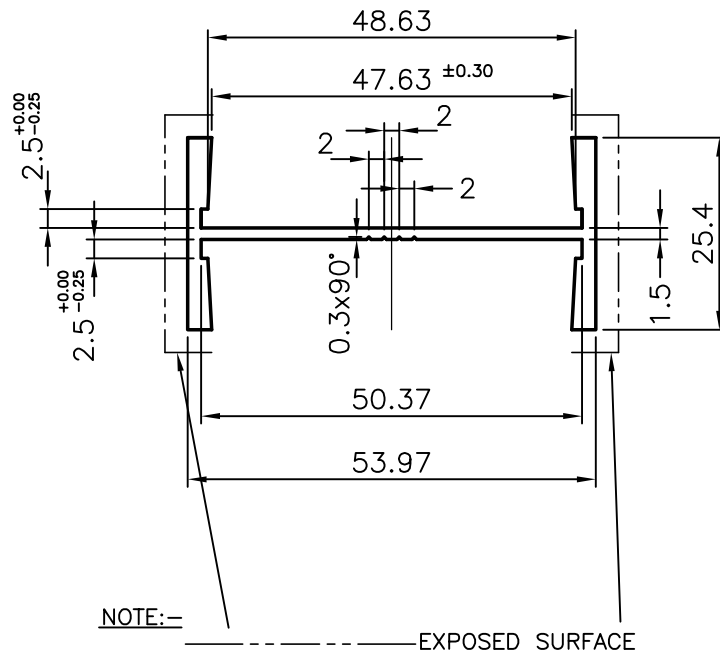

8861

20769

X1103

SYMBOL OF QUALITY
AN ISO 9002 COMPANY

JINDAL ALUMINIUM LTD.
BANGALORE-560073 (INDIA)

NAME

DATE

DRAWN

R.D.SHARMA

17.12.94

CHECKED

APPROVED

SCALE

1:1

WEIGHT kg/m

0.565

PARTY'S NAME

KOMFORT SYSTEMS LTD.,
U.K

PARTY'S DRAWING No.

D4/601B/0000 (ISSUE 01)

FINISH

ALLOY & TEMPER

HE9WP (6063TF)

LENGTH:

2400mm,2700mm,
3000mm,3600mm,

DESCRIPTION

600 SERIES 601A POST

SECTION No.

X1103

DRAWING No.

X1103