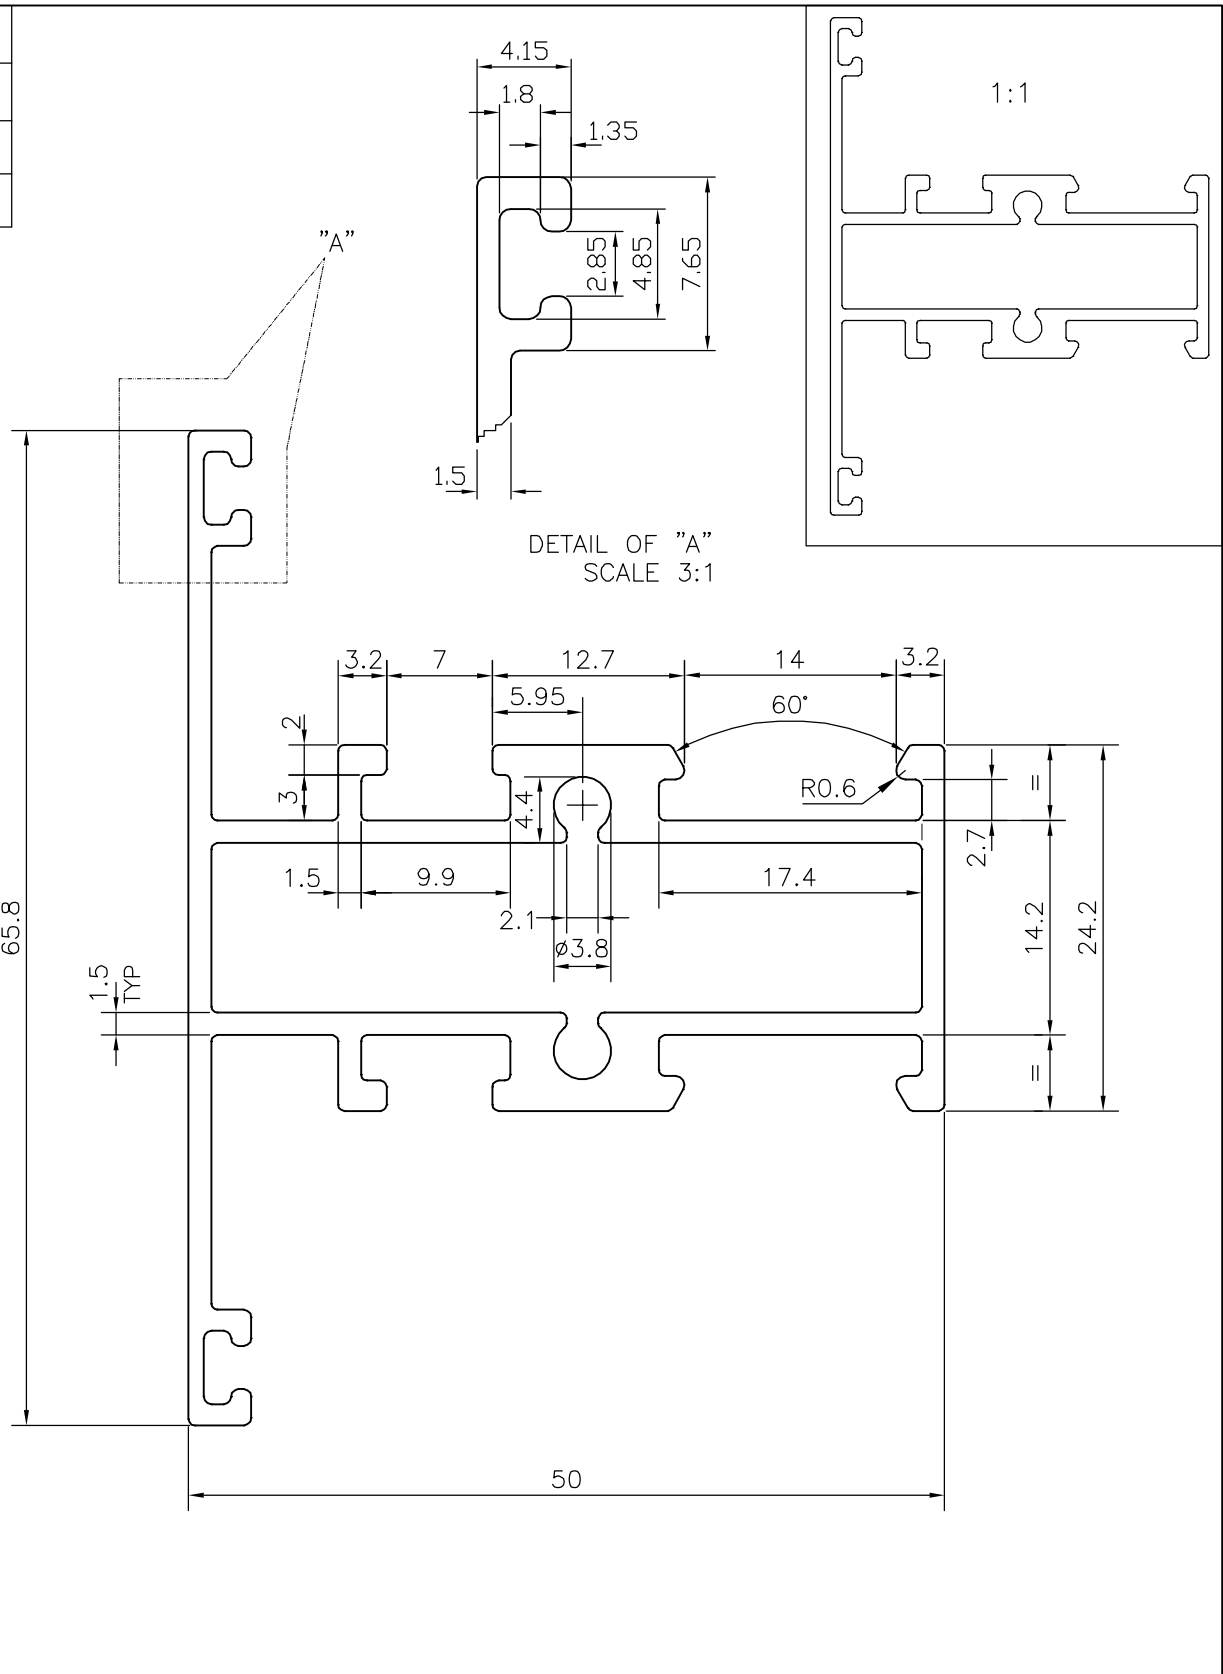

P-14351
X1847
21893
X1847

 SYMBOL OF QUALITY AN ISO 9001 COMPANY	JINDAL ALUMINIUM LTD. BANGALORE-560073 (INDIA)	NAME	DATE
		DRAWN	J.P.KAUSHIK 20-01-2015
		CHECKED	
		APPROVED	S.S.GARG 03-02-2015
		SCALE	2:1
		AREA mm ²	402.914
		PERIMETER mm.	333.665
		WEIGHT kg/m	1.088
PARTY'S NAME	LAXMI TRADING COMPNANY, AHMEDABAD	DRAWING No.	SECTION No.
PARTY'S DRAWING No.	AS PER 21510	P-14351	-
ALLOY & TEMPER	HE9 WP	X1847	X1847
DESCRIPTION	WINDOW SECTION	21893	21893
		X1847	X1847