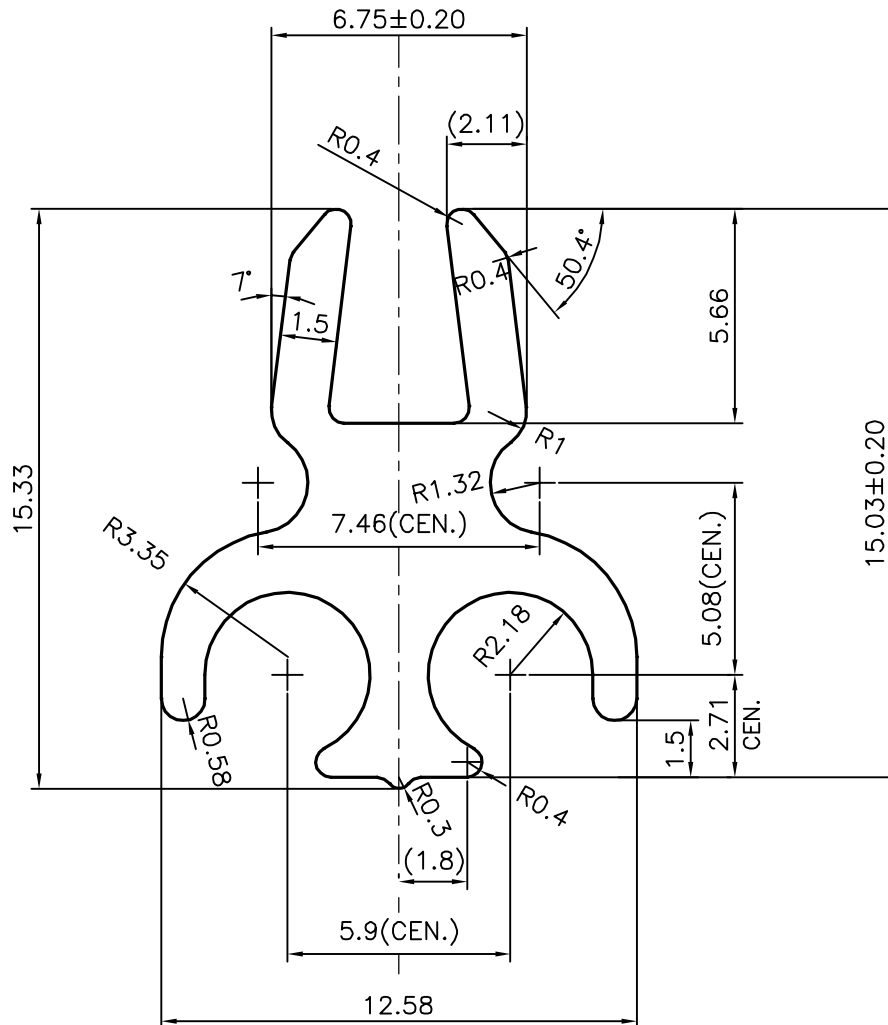

P-14749

X1901

1:1

SYMBOL OF QUALITY
AN ISO 9001 COMPANY

JINDAL ALUMINIUM LTD.
BANGALORE-560073 (INDIA)

	NAME	DATE
DRAWN	J.P.KAUSHIK	10-06-2015
CHECKED		
APPROVED	B.NATARAJA	15-07-2015
SCALE		5:1
AREA mm ²		70.057
PERIMETER mm.		76.118
WEIGHT kg/m		0.189

1. ALL DIMENSIONS ARE IN mm.
2. ROUND OFF ALL SHARP CORNERS WITH 0.40 mm.
3. TOLERANCES WILL BE AS PER BS:EN-755-9 UNLESS OTHERWISE SPECIFIED

PARTY'S NAME	BADER AL MULLA & BROS. CO. W.L.L, KUWAIT
PARTY'S DRAWING No.	5134
ALLOY & TEMPER	6060 T6
DESCRIPTION	AIR GRILL SECTION

DRAWING No.	SECTION No.
P-14749	
X1901	X1901